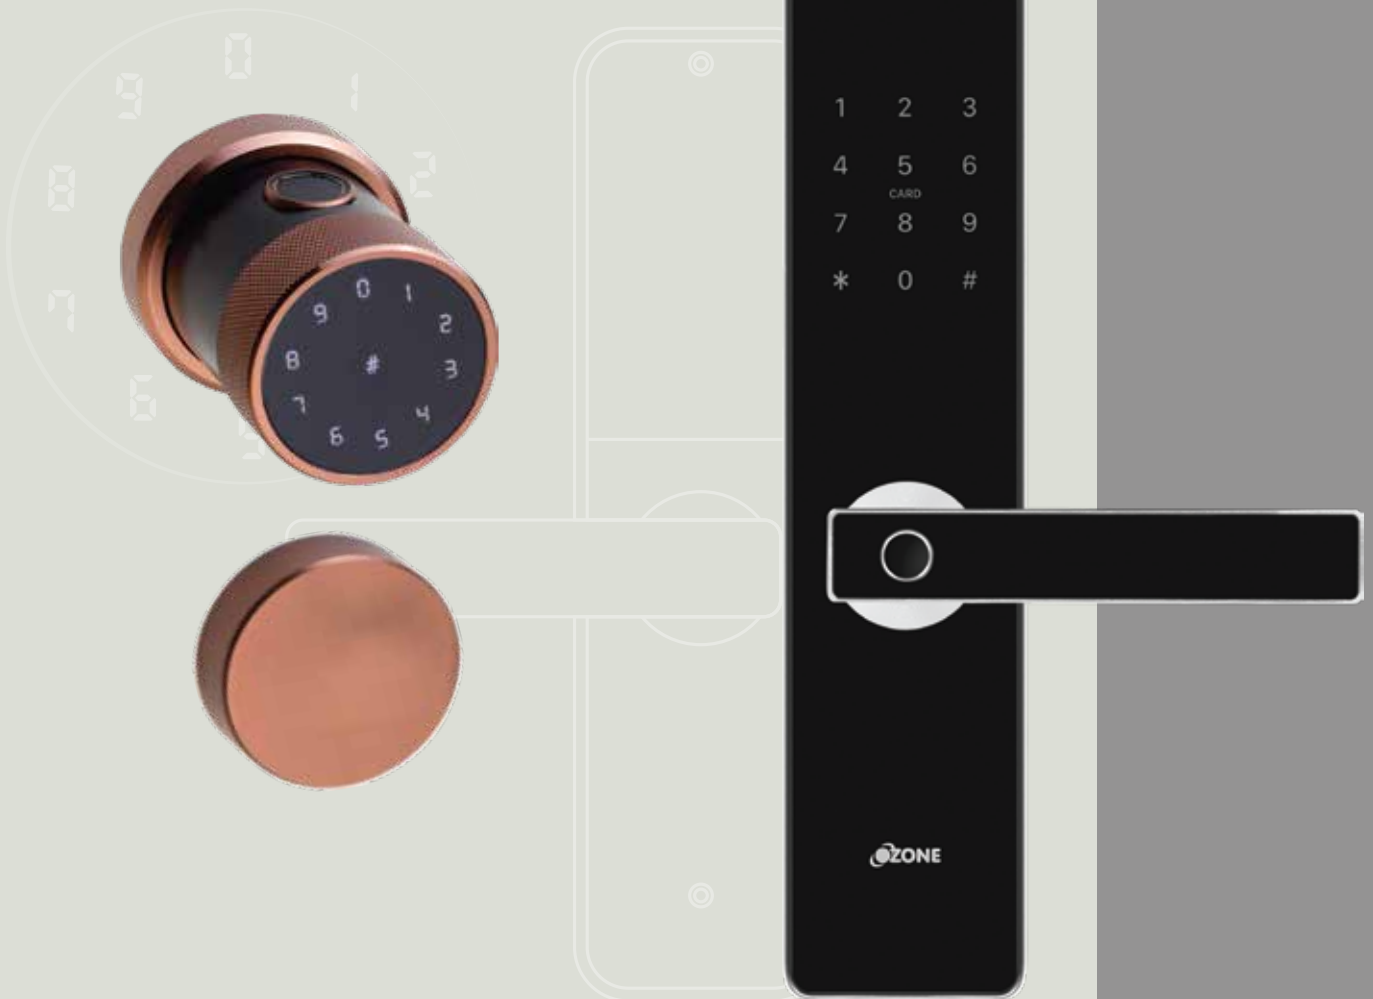

DIGITAL LOCKS FOR DOOR & FURNITURE

- 
 Mobile App
- 
 Fingerprint
- 
 Password
- 
 Emergency Key
- 
 RFID Card

**PRICE LIST
W.E.F. 1 APRIL 2021**

KEYLESS OPERATING CONVENIENCE

Ozone digital door locks are a perfect fit for the safety & security needs of the digital generation. Equipped with the most advanced security features, they are an invincible choice for main as well as interior doors, of both homes and offices.

Key Features:

- App Based Operation
- Remote Access
- Multiple Access Modes

UNLOCK A SMARTER WORLD

PRESENTING DIGITAL DOOR LOCKS BY OZONE

MOBILE APP

FINGERPRINT

RFID CARD

USER PIN CODE

EMERGENCY KEY

MORPHY SERIES

MORPHY BT PLUS
MODEL: OZ-FDL-01-BL STD
FOR WOODEN/ METAL DOORS

MRP ₹ 29,500/-

MOBILE APP

FINGERPRINT

RFID CARD

USER PIN CODE

MASTER PIN CODE

RFID CARD

PAD LOCK SERIES

MOBILE APP

RFID CARD

USER PIN CODE

EMERGENCY KEY

MODEL: OZ-DPL-22 BL BLACK