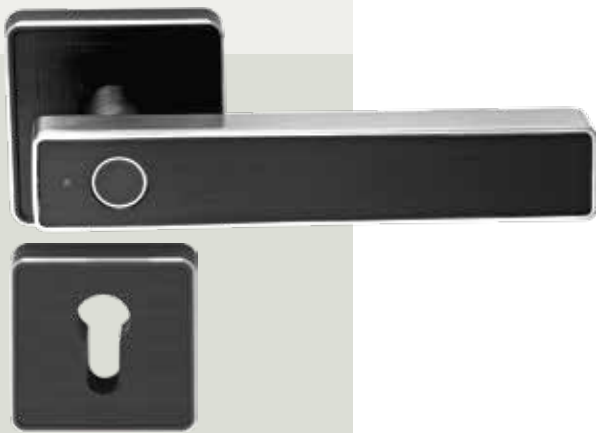

TRINITY SERIES

**MODEL: OZ-FDL-22 RBL STD BLACK/SC
FOR WOODEN/ METAL DOORS**

MRP ₹ 18,000/-

MOBILE APP

FINGERPRINT

EMERGENCY KEY

**MODEL: OZ-FDL-22 BL STD BLACK/SC
FOR WOODEN/ METAL DOORS**

MRP ₹ 15,900/-

MOBILE APP

FINGERPRINT

EMERGENCY KEY